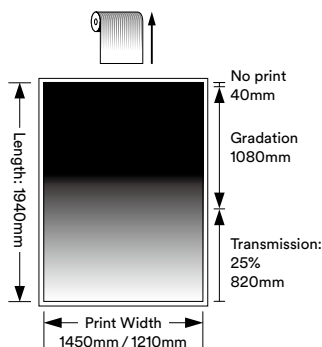

Illumina Silky-S

SH2SSIM-S
(Single gradation type)