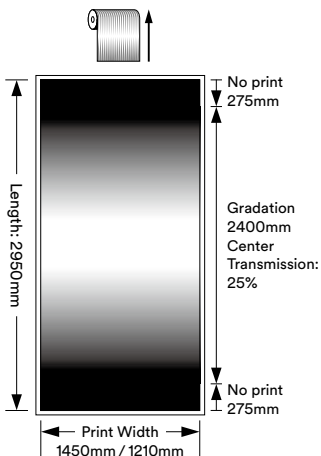

Illumina Silky-W

SH2SSIM-W
(Center gradation type)