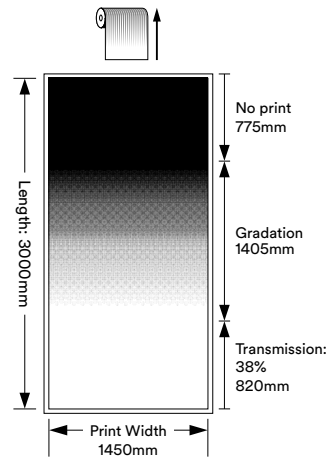

Illumina Seamless-PR

SH2SSIM-PR NEW
(Single gradation type)