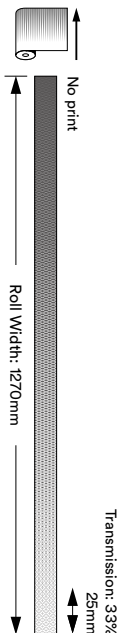

### 3M™ FASARA™ Glass Finishes

Pg.	Pattern Name	Product Code	width	length	same color
29	Seattle Fine	SH2DGST-f	50 in. (1270mm)	98.4 ft. (30m)	—
29	Shutie	SH2FGST	50 in. (1270mm)	98.4 ft. (30m)	Luce
29	Shutie Black	SH2BKST	50 in. (1270mm)	98.4 ft. (30m)	—
29	Arpa	SH2FGAP	50 in. (1270mm)	98.4 ft. (30m)	Luce
29	Arpa Crystal	SH2APCR	50 in. (1270mm)	98.4 ft. (30m)	—
29	Arpa Black	SH2BKAP	50 in. (1270mm)	98.4 ft. (30m)	—

**Lontano**  
SH2FGLO

**Venetian**  
SH2FGVN

+

**Luce**  
SH2FGLU

**Diamond**  
SH2FGDM

+

**Luce**  
SH2FGLU

**Tsurugi**  
SH2FGTG