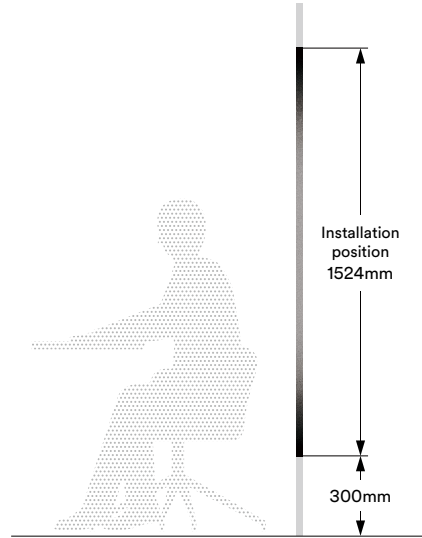

Example of Mist-W installation position

The same installation position is recommended for Pop-W, Oval, Sand and Cloud.