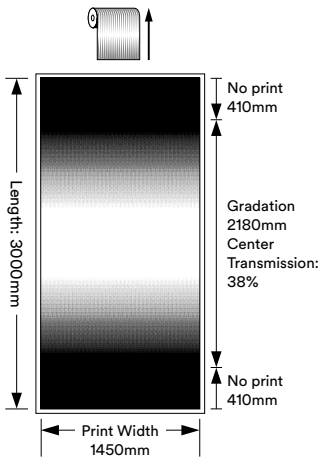

Gradation Sheets

Seamless series

A new gradation series that can cover a large area of glass with a single sheet without seams. Based on the popular Illumina Dot Gradation, the product is designed to ensure privacy without creating a sense of closure. A total of three variations are available, including center gradation, which becomes transparent at both ends of the sheet, single gradation, which becomes transparent at one end of the sheet and privacy single gradation which has a larger gradation area for more privacy coverage. Provided in single panel sheets with the print direction down the sheet length, wound on a small roll.

Illumina Seamless-W2

SH2SSIM-W2 NEW
(Center gradation type)