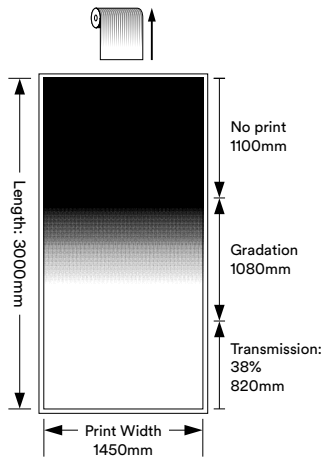

Illumina Seamless-S2

SH2SSIM-S2 NEW
(Single gradation type)