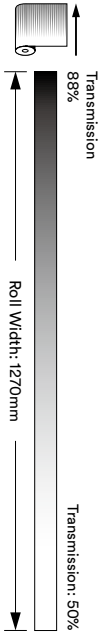

Single Gradation

Aerina
SH2FGAR